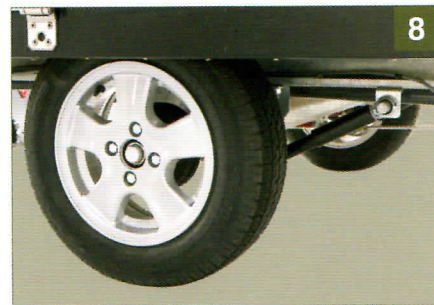

DE Der Alpha ist der neueste und luxuriöseste Faltcaravan von Trigano. Er ist die perfekte Lösung bei Reisen mit vielen Etappen, da er in weniger als 3 Minuten geöffnet oder geschlossen werden kann. Seine Standardausstattung beinhaltet einen festen PVC Deckel, eine breite Gepäckgalerie und zahlreiche exklusive Komfortausstattungen. Die Optionen Vorzelt, Sonnensegel und Anbauzimmer können den Alpha zu einem noch geräumigeren Faltcaravan erweitern, der Platz für eine komplette Familie bietet.

1 Das Vorzelt kann geschlossen oder als Sonnensegel benutzt werden **2** Das optionale Sonnensegel kann vor oder hinter dem Alpha direkt angebracht werden, oder vor dem Vorzelt **3** Der optionale Anbau bietet zusätzlichen Schlaf- oder Lagerraum **4** Durch dieses Innenzelt wird der Anbau zu einem Schlafzimmer **5** Das Bett (150x204) ist mit einem Lattenrost ausgestattet unter welchem sich ein riesiger Stauraum befindet **6** Die mitgelieferte Kücheneinheit ist mit Gas und fließendem Wasser ausgestattet (Kühlschrank ist eine Option) **7** Der mitgelieferte Deichselkasten wird exklusiv für den Alpha angeboten. Er beinhaltet die Gas- und Wasserreserven. Die Verbindungen zu der hinteren Kücheneinheit sind vorinstalliert **8** Alu Räder, Bremsen und Stossdämpfer garantieren ein optimales Fahrverhalten **9** Eine 220V Steckdose befindet sich unter dem Bett.

DK Alpha er en ny 2011 teltvogn og repræsenterer toppen af Trigano's udvalg. Den er perfekt til ture med hyppige stop, da den kan slås op og ned på mindre end tre minutter. Alpha leveres som standard med en hård top, et bagagerum og et stort antal eksklusive funktioner. Valgmulighederne fortelt, solsejl og aneks værelse kan gøre det til en stor teltvogn der byder velkommen til en hel familie.

1 Forteltet kan enten være lukket eller anvendes som solsejl **2** Det valgfrie solsejl kan fastgøres i den forreste del af Alpha, ved bagsiden, eller foran forteltet **3** Det valgfrie aneks byder på et stort rum til opbevaring **4** Dette indertelt laver annekset til et værelse **5** Sengen (150x204) er udstyret med en lamelbund og stor opbevaringsplads under **6** Standard køkken leveres med gas og rindende vand (koleskab er ekstraudstyr) **7** Den forreste opbevaringskasse er speciel for Alpha og indeholder vand og gas. Tilslutningerne til køkkenet er forudinstalleret **8** Alufælge, bremsen og støddæmpere sikrer det bedste vejgreb **9** Hovedstikket under sengen er standardudstyr.